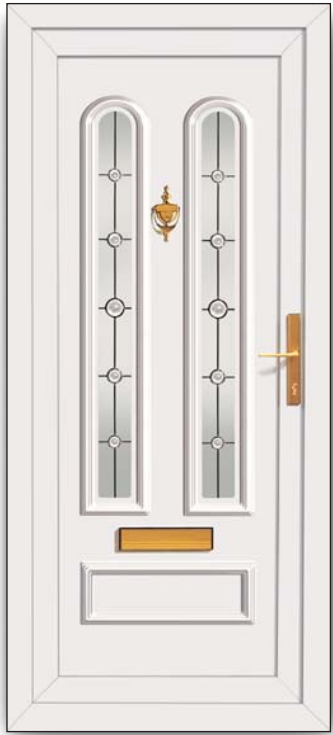

ET122 Vittorio

HC107 Georgian Bar

HC109 Climbing Rose

- Lead & Coloured Film
- Lead & Glass Bevels
- Resin Bevels
- Glazed
- Etched Glass
- Tile
- Triple Glazed

Etive

Fyne

Katrine

HC602 Two Diamante