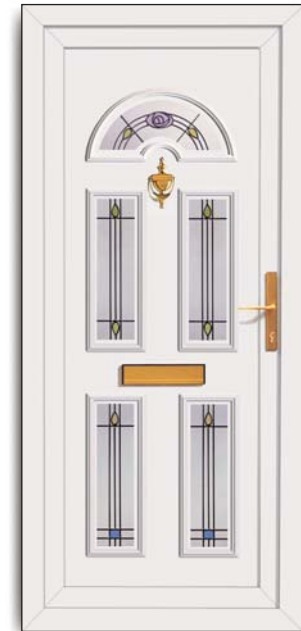

HC348 One Albi

HC140 Three Diamond Lead ET125 One Roma

HC345 One Eday

Superior Green

HC341 Three Georgian Bar Top Only

HC137 Five Eday

HC138 Three Agate

Superior Red